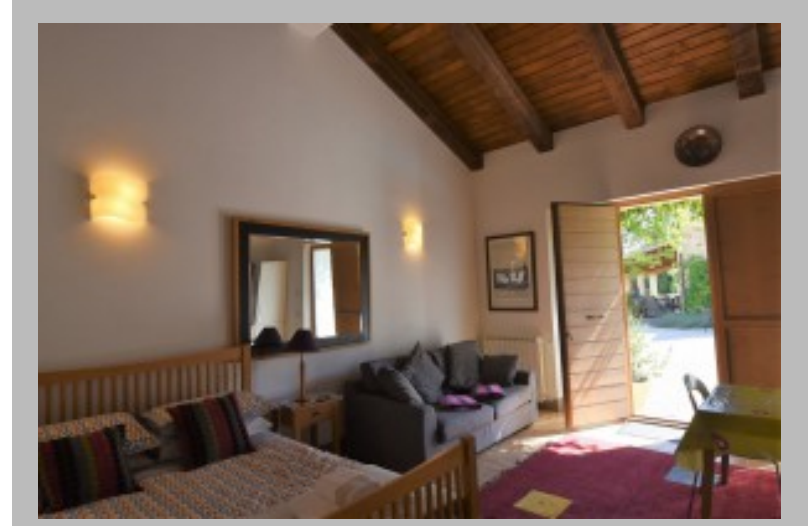

CASALE a FORCE AP rif. R13217
FARMHOUSE in FORCE AP rif. R13217
arraial a FORCE AP rif. R13217
RU-?????? ? FORCE AP rif. R13217

Dettagli

Riferimento: R13217

Località: FORCE AP

Vendita: EUR 790.000

Mq Totali: 470

Livelli: 2

Camere: 5

Bagni: 6

Zona: CAMPAGNA

Stato Immobile: RISTRUTTURATO

Uso: residenziale

Contratto: Vendita

Descrizione

“LA CASCINA”: STONE HOUSE WITH SWIMMING POOL AND DEPENDENCE WITH 3 SELF-CONTAINED APARTMENTS , OVERLOOKING THE SIBILLINI MOUNTAINS Perched in the rolling hills on the Aso valley and enjoying a beautiful setting with unique views across the Sibillini mountains, is this elegant, restored farmhouse consisting of a main building over 2 floors, a two-storey dependance and a lovely swimming pool , all located on a plot of land of circa 2500 sq.mt. ,partly used as garden and partly as a vegetable plot. The property has been recently restored , using the most updated criteria and excellent finishings, in harmony with the age of the farmhouse. The two buildings have been converted by the owners as follows: at the ground floor of the main building is the living area with kitchen leading out onto a nice portico, relax area, library, bathroom and